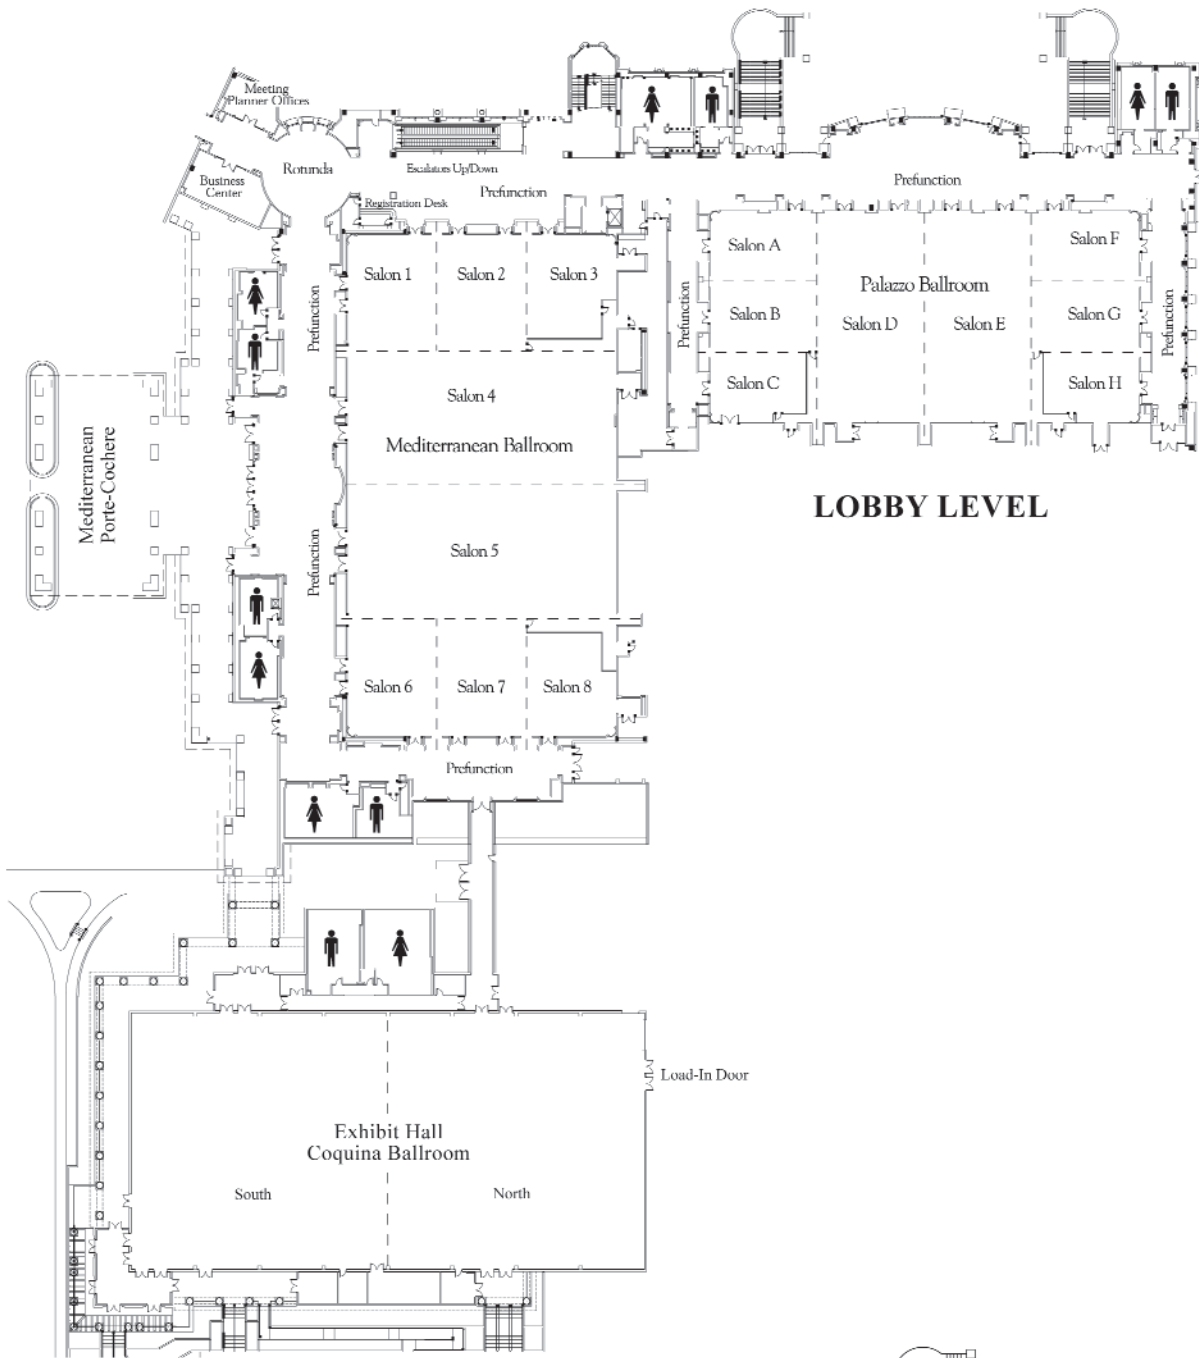

JW Marriott® Orlando Grande Lakes Meeting Space & Exhibit Hall Map

LOBBY LEVEL

LOWER LEVEL